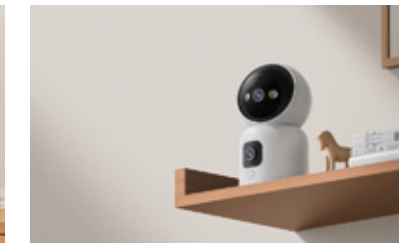

2MP+2MP/3MP+3MP/4MP+4MP/5MP+5MP HD image quality

2.4GHz & 5GHz dual-band WiFi connectivity

Dual-camera design: one for panoramic view and one for detailed capture

Support for SD card and cloud storage for double data security

355° pan & 90° tilt for ultra wide field of view

One-click calling and full-duplex intercom communication