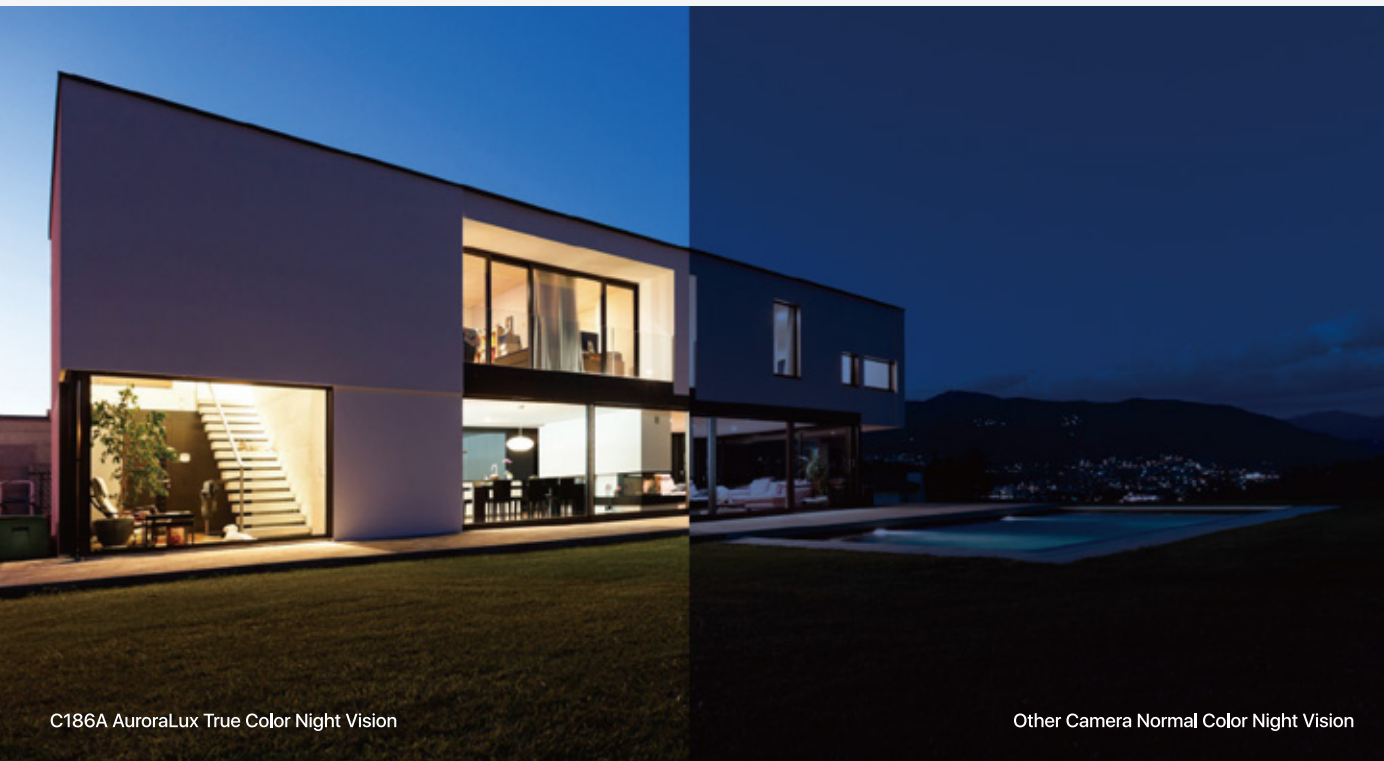

## 8MP/5MP Aurora Lux PoE Camera

Introducing the Aurora Lux camera, designed with an F/1.0 aperture and cutting-edge AI-ISP technology for vivid color images even in the darkest conditions. With its powerful 4.0 TOPS NPU, it delivers clear, detailed visuals and accurate real-time alerts, enhancing your night-time security.