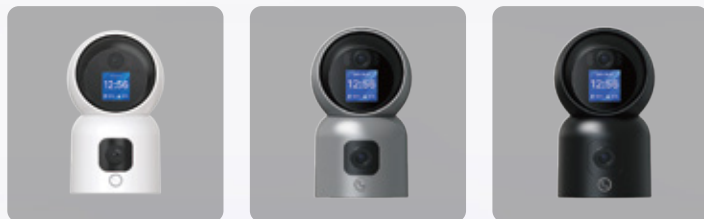

 2MP+2MP/3MP+3MP/4MP+4MP/5MP+5MP HD image quality

 2.4GHz & 5GHz dual-band WiFi connectivity

 Dual-camera design: one for panoramic view and one for detailed capture

 Support for SD card and cloud storage for double data security

 355° pan & 90° tilt for ultra wide field of view

 One-click calling and full-duplex intercom communication

# Indoor Dual-Lens Camera with Built-in Screen

## C528M

Revel in the brilliance of 3MP+3MP clarity and a dual-lens design complete with an integrated screen. Engage in face-to-face video conversations and take advantage of advanced algorithms for human and gesture detection etc. Keep track of objects with 355°pan and 90°tilt. Perfect for indoor spaces like living rooms, shops, and nurseries.