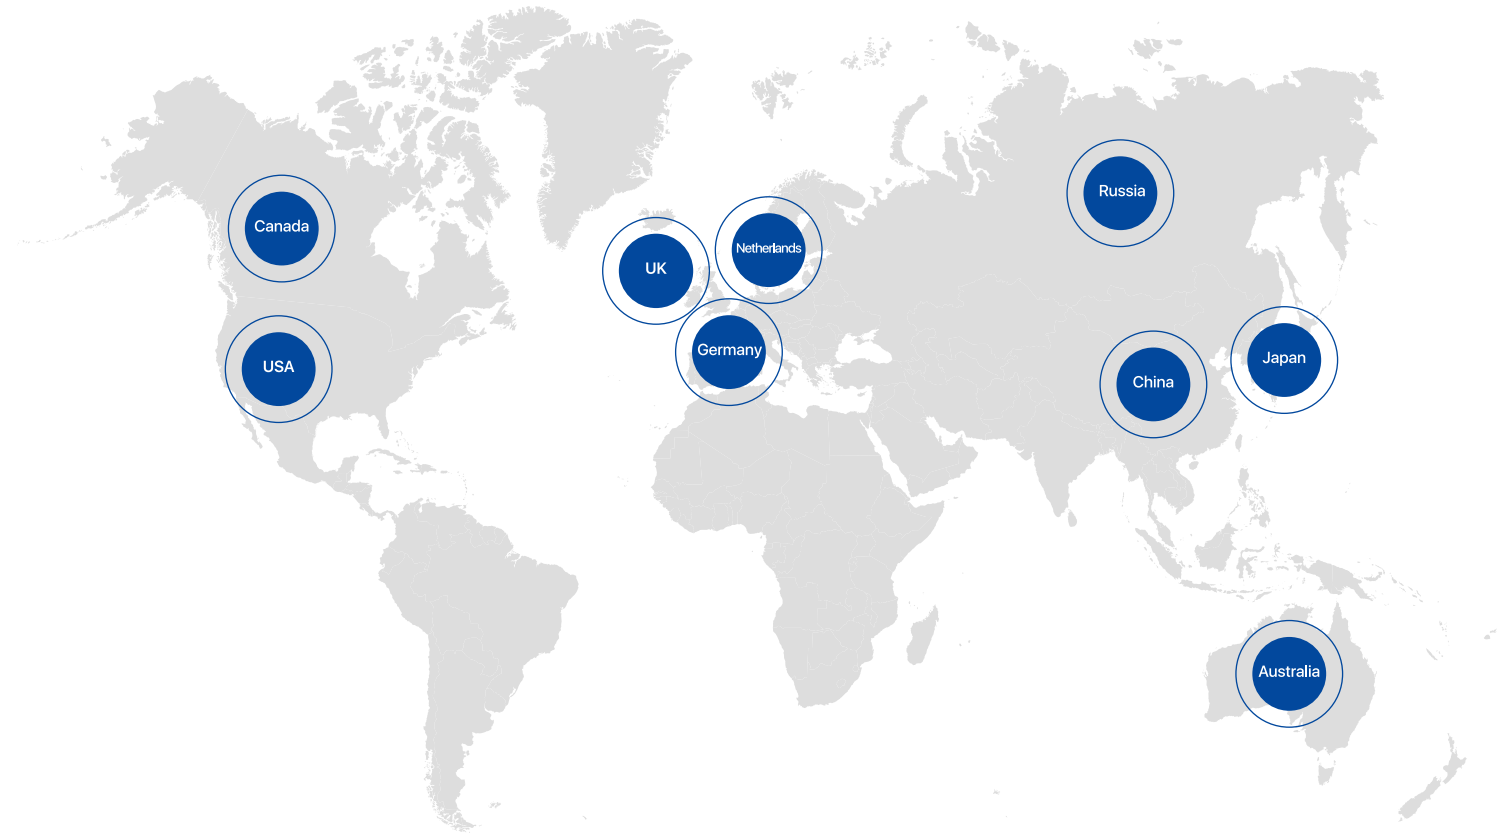

COMPANY PROFILE

About Ansjer

Ansjer Electronics Co., Ltd., founded in 2006, is a professional manufacturer of consumer security surveillance products. We specialize in smart home and smart community solutions and have built integrated teams for R&D, production, sales, and service, supported by a global marketing and support network.

Our headquarters is located in Zhuhai, with a production base in Zhongshan covering over 50,000 sqm of office and manufacturing space. To strengthen our global reach, we have established an office in Canada and subsidiaries in the United States, key European markets, and Hong Kong. Additionally, global technical support centers in multiple cities provide professional security products and solutions to customers in over 200 countries and regions.

We actively participate in major international trade shows such as IFA Berlin (formerly Germany FA), IFSEC International (UK), CES (Consumer Electronics Show), the Hong Kong Electronics Fair, and the Canton Fair, cultivating a customer base of over 1,000 buyers, wholesalers, and retailers across North America and Europe.

Since its inception, Ansjer has adhered to independent technological innovation, investing 13% of annual sales revenue in R&D. With a strong technical team comprising over 80% bachelor's degree holders and 10% master's degree holders, we are capable of developing core chip applications and leveraging advanced technologies such as cloud computing, cloud storage, and artificial intelligence to deliver ODM customization services, meeting diverse hardware and software solution needs.